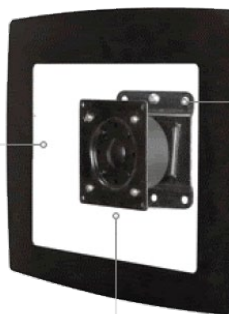

Multi Pivot Wall Mount - Black

MNA-CCGXWMD000-B

(Monitor, Mouse & Keyboard not included)

MNA-CCGXWMD000-B

Description:

Flexibility in motion. This LCD mount provides limitless viewing angles, to accommodate a variety of users with a minimum profile of 3 1/2 "

Wall mount

Quick release wall adapter with setting knob. Can be replaced with security hardware to prevent tampering

Mounting options

Great for wall mounting
Tablet PC docking stations
as well

Monitor adjustment

Ball joint pivot for maximum
adjustment and touch
screen stability

Specifications

- LCD VESA Adapter: 75/100mm
- LCD distance from wall: 3 1/2"
- LCD weight capacity: 25lbs
- LCD monitor pivot: 40 degrees
- LCD monitor tilt: 40 degrees
- LCD Portrait/landscape: yes
- Color: Black
- Shipping Weight: 2 lbs
- Box Size: 6" x 6" x 4"
- Warranty: 5 Years

Benefits

- Saves space with its compact design
- Mount slides onto fixed wall plate for easy installation and quick release applications
- Ball joint easy adjustment of LCDs, up to 25lbs
- Touch-screen stability