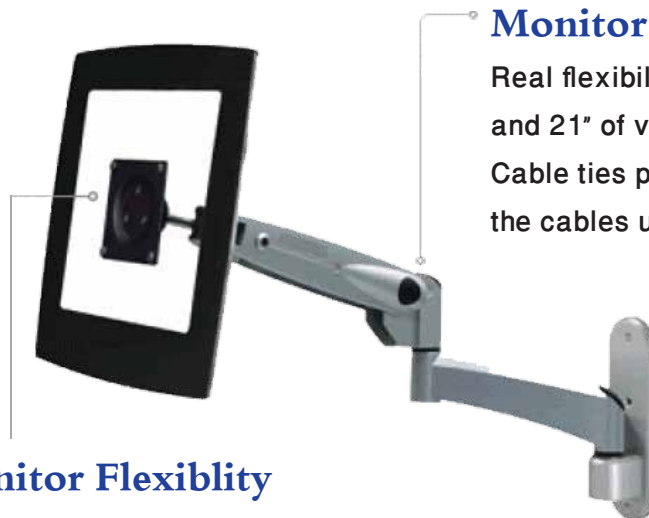

#### Description:

Extends and retracts through a range of 23", with 21" of counter-balanced vertical adjustment. This LCD Mount provides ergonomic comfort for a variety of users. In areas where space or interference is an issue, mount the arm high on the wall and pull down for use.

#### Monitor Adjustment

Real flexibility with 23" of reach and 21" of vertical movement. Cable ties provided for routing the cables under the arm

#### Monitor Flexibility

Ball joint pivot provides smooth adjustable tilt, pivot and rotation mounted to a 12" counterbalanced gas arm

#### Specifications

- LCD VESA Adapter: 75/100mm
- LCD distance from wall: 5" – 23"
- LCD weight Capacity: 25lbs
- LCD monitor pivot: 180 degrees
- LCD monitor tilt: 180 degrees
- LCD Portrait/Landscape: Yes
- Color: Silver
- Shipping Weight: 12lbs
- Box Size: 37" x 12" x 9"
- Warranty: 5 Years