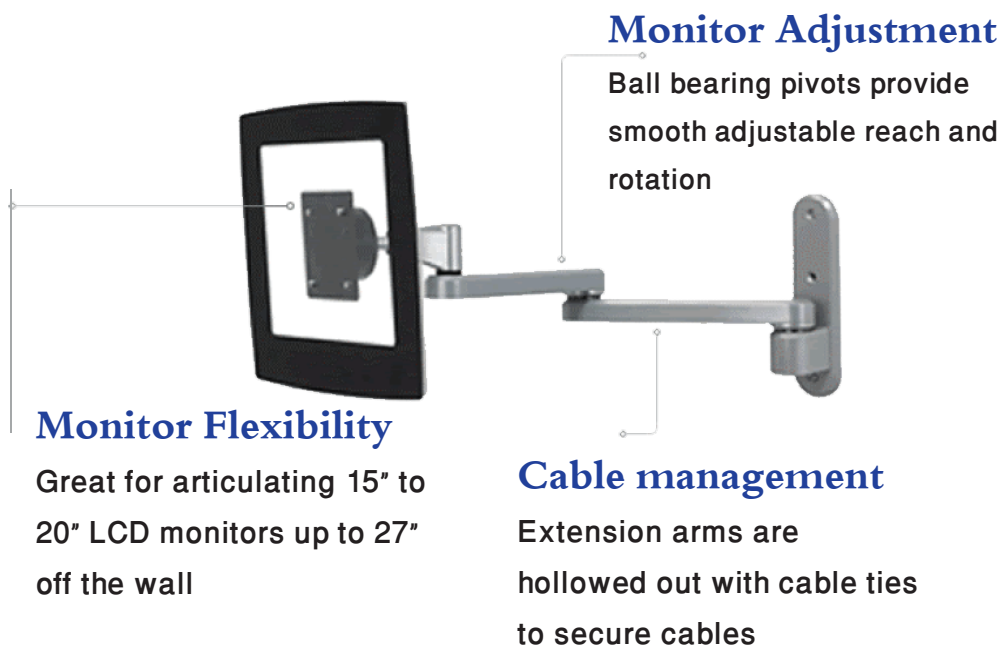

Pivot Articulating Wall Mount - Silver

MNA-CCRXPMP200-S

(Monitor, Mouse & Keyboard not included)

MNA-CCRXPMP200-S

Description:

Extends and retracts through a range from 7" to 27" this LCD Mount provides flexible comfort for a variety of users. In areas where space or interference is an issue. Simply push the LCD back against the wall, out of the way

Specifications

- LCD VESA Adapter: 75/100mm
- LCD distance from wall: 7" – 27"
- LCD weight Capacity: 25lbs
- LCD monitor pivot: 180 degrees
- LCD monitor tilt: 180 degrees
- LCD Portrait/Landscape: Yes
- Color: Silver
- Shipping Weight: 12lbs
- Box Size: 15" x 10" x 3"
- Warranty: 5 Years

Benefits

- Ball bearing glide for easy adjustment in and out from the wall for LCD's weighing up to 25lbs
- Position screen to reduce glare or for private viewing
- Universal ball pivot provides easy adjustment capability
- Smooth soft edges without pinch points